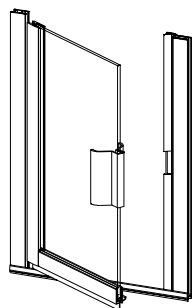

OPENING CHARTS

Paragon

Continuous Hinge Frameless
Shower Door w/ Magnetic Latch

65" Height

PFR SERIES

MODEL NO.	WIDTH	GLASS SIZE
PFR22.66	22 - 22-3/4	19 X 63.25
PFR24.66	24 - 24-3/4	21 X 63.25
PFR26.66	26 - 26-3/4	23 X 63.25
PFR28.66	28 - 28-3/4	25 X 63.25
PFR30.66	30 - 30-3/4	27 X 63.25
PFR32.66	32 - 32-3/4	29 X 63.25
PFR34.66	34 - 34-3/4	31 X 63.25
PFR36.66	36 - 36-3/4	33 X 63.25
MODEL		
PFR36.66KD	See Above	

Paragon

Continuous Hinge Frameless
Shower Door w/ Magnetic Latch

69" Height

PFR SERIES

MODEL NO.	WIDTH	GLASS SIZE
PFR22.70	22 - 22-3/4	19 X 67.25
PFR24.70	24 - 24-3/4	21 X 67.25
PFR26.70	26 - 26-3/4	23 X 67.25
PFR28.70	28 - 28-3/4	25 X 67.25
PFR30.70	30 - 30-3/4	27 X 67.25
PFR32.70	32 - 32-3/4	29 X 67.25
PFR34.70	34 - 34-3/4	31 X 67.25
PFR36.70	36 - 36-3/4	33 X 67.25
MODEL		
PFR36.70KD	See Above	
PFR36.76KD	See Above	