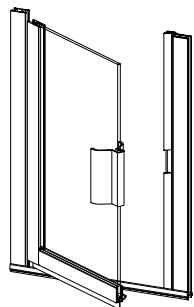

OPENING CHARTS

Paragon

Continuous Hinge Frameless
Shower Door w/ Magnetic Latch

65" Height

PFR SERIES

MODEL NO.	WIDTH	GLASS SIZE
PFR22.66	22 - 22-3/4	19 X 63.25
PFR24.66	24 - 24-3/4	21 X 63.25
PFR26.66	26 - 26-3/4	23 X 63.25
PFR28.66	28 - 28-3/4	25 X 63.25
PFR30.66	30 - 30-3/4	27 X 63.25
PFR32.66	32 - 32-3/4	29 X 63.25
PFR34.66	34 - 34-3/4	31 X 63.25
PFR36.66	36 - 36-3/4	33 X 63.25
MODEL		
PFR36.66KD	See Above	

Paragon

Continuous Hinge Frameless
Shower Door w/ Magnetic Latch

69" Height

PFR SERIES

MODEL NO.	WIDTH	GLASS SIZE
PFR22.70	22 - 22-3/4	19 X 67.25
PFR24.70	24 - 24-3/4	21 X 67.25
PFR26.70	26 - 26-3/4	23 X 67.25
PFR28.70	28 - 28-3/4	25 X 67.25
PFR30.70	30 - 30-3/4	27 X 67.25
PFR32.70	32 - 32-3/4	29 X 67.25
PFR34.70	34 - 34-3/4	31 X 67.25
PFR36.70	36 - 36-3/4	33 X 67.25
MODEL		
PFR36.70KD	See Above	
PFR36.76KD	See Above	